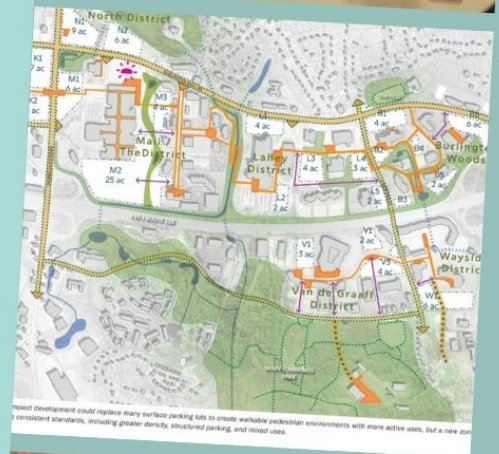

Burlington Community Design Workshop

Participate in the Process!

MAY, 23RD TUESDAY

- SITE TOUR 3:00PM-5:00PM
- LISTENING WORKSHOP 6:30PM-8:30PM

MAY, 24TH WEDNESDAY

- VISIONING WORKSHOP 5:00-8:00PM

LOCATION:

25 MALL ROAD * LOBBY

WHAT IS MALL ROAD'S FUTURE?

Register via Eventbrite:

Burlington is hosting a 2-day interactive design process to help develop a new land use framework for the area around Mall Road. Join us!