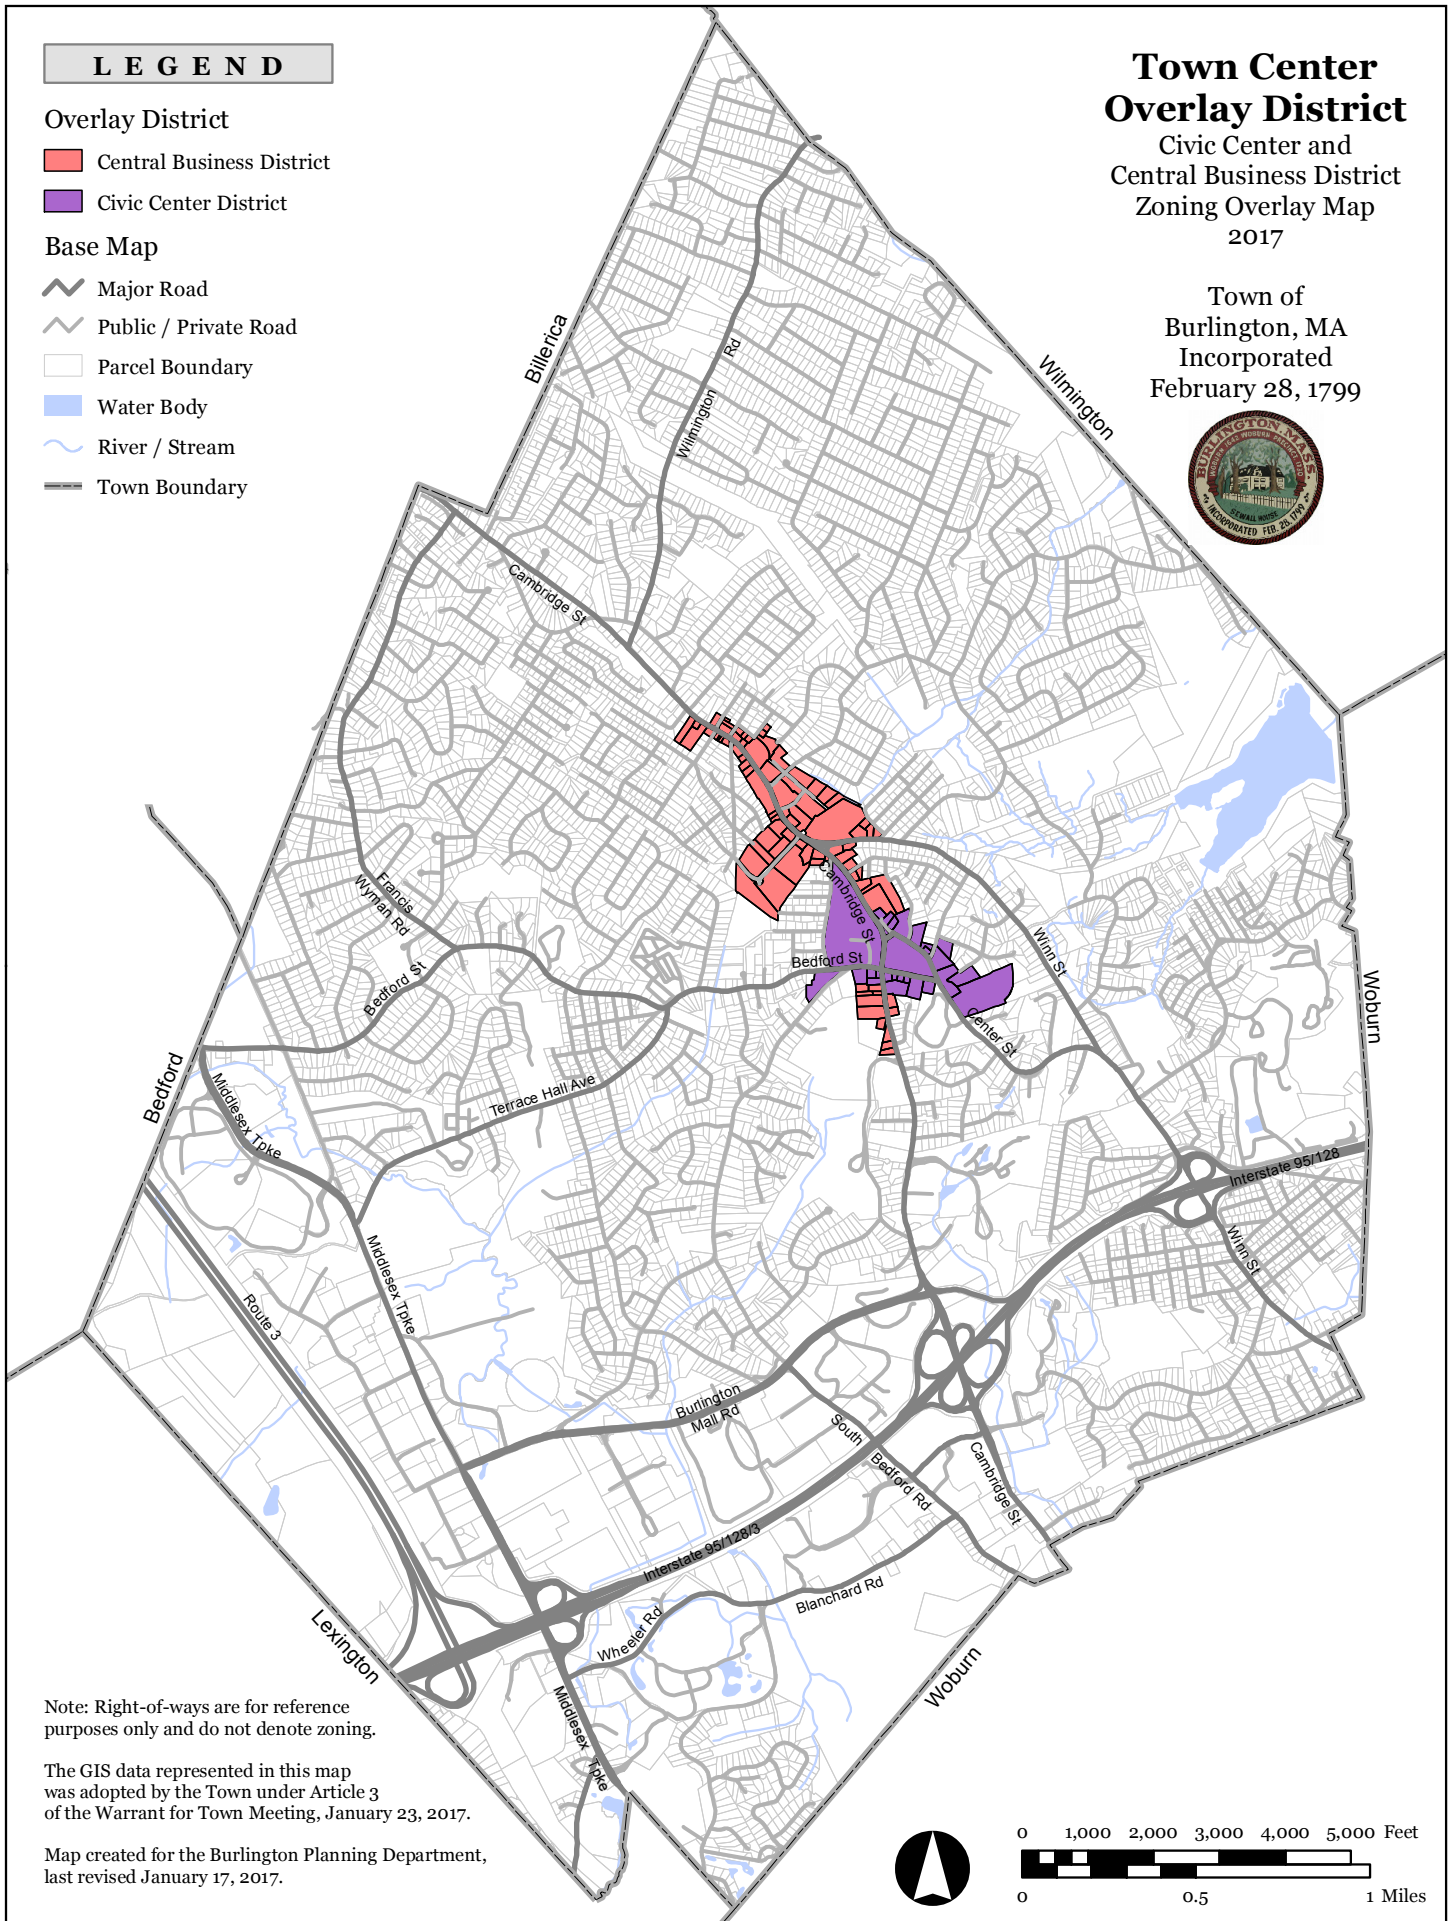

LEGEND

- Overlay District**
- Central Business District
 - Civic Center District
- Base Map**
- Major Road
 - Public / Private Road
 - Parcel Boundary
 - Water Body
 - River / Stream
 - Town Boundary

**Town Center
Overlay District**

Civic Center and
Central Business District
Zoning Overlay Map
2017

Town of
Burlington, MA
Incorporated
February 28, 1799

Note: Right-of-ways are for reference purposes only and do not denote zoning.

The GIS data represented in this map was adopted by the Town under Article 3 of the Warrant for Town Meeting, January 23, 2017.

Map created for the Burlington Planning Department, last revised January 17, 2017.